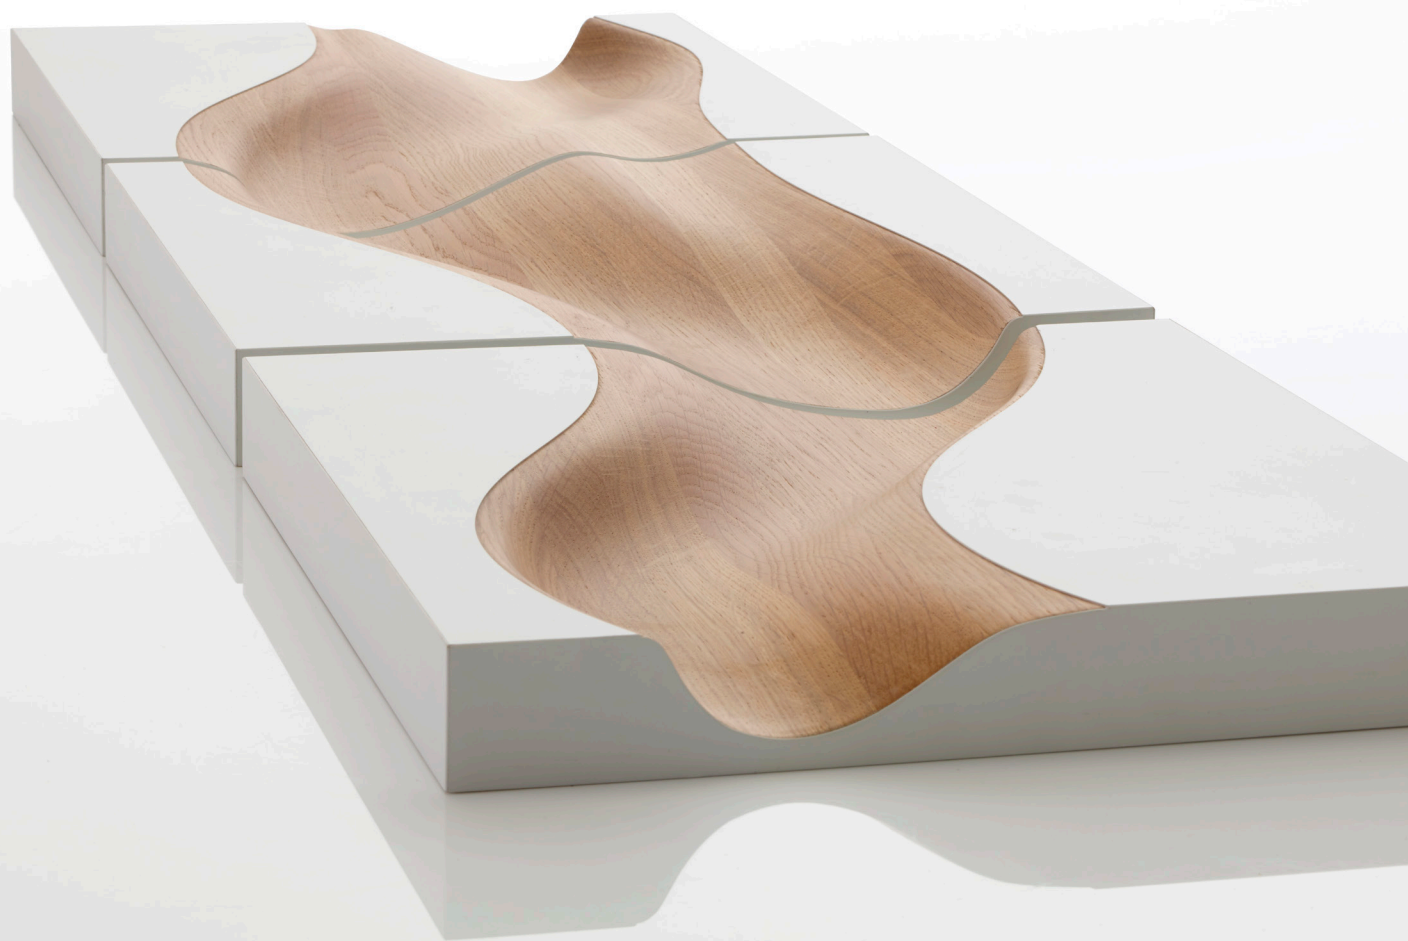

PER/USE

VLOED

WOODEN TRAYS / Studio Segers

VLOED

design by Studio Segers

wooden tray shaped like a river,
meandering through 3 square
sections.

available in natural oiled oak
with white finish

VLOED

Dimensions

Length: 40 cm

Width: 40 cm

Height: 5 cm

Use: indoor

Materials: body massive oak –
natural oiled; side and surface
laminate white

OAK

RAL 9010