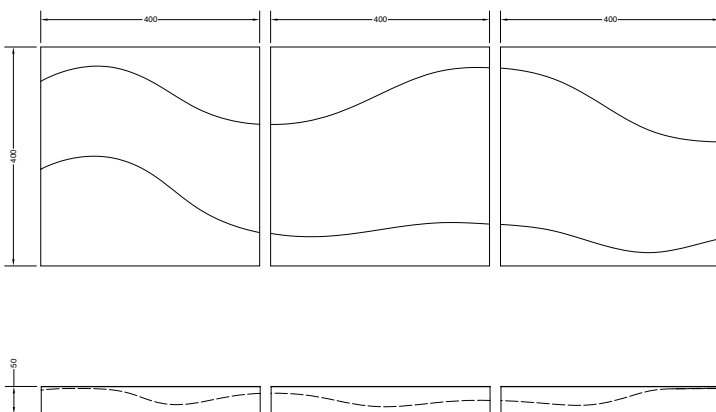

PER/USE

VLOED

WOODEN TRAYS / Studio Segers

VLOED

design by Studio Segers

wooden tray shaped like a river,
meandering through 3 square
sections.

available in natural oiled oak
with white finish

VLOED

Dimensions

Length: 40 cm

Width: 40 cm

Height: 5 cm

Use: indoor

Materials: body massive oak –
natural oiled; side and surface
laminate white

OAK

RAL 9010