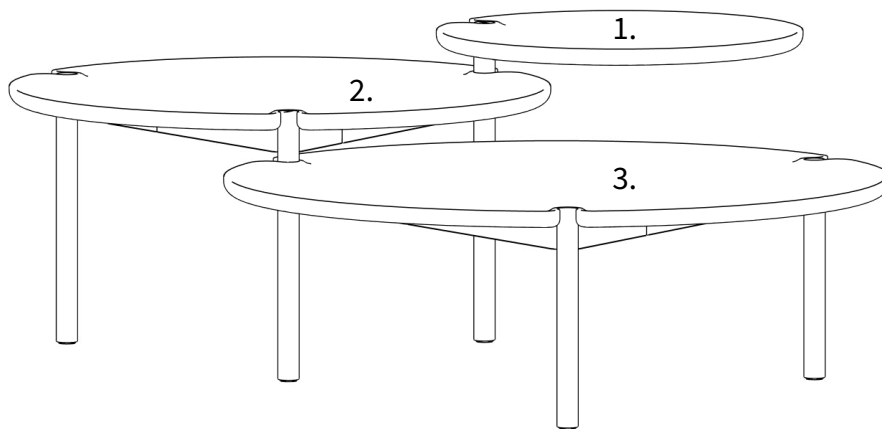

LEAF
COFFEE TABLE

by Mathias De Ferm

PER/USE

The LEAF Coffee Table is a refined variation of our popular side table, offering three interconnected pieces that can be rotated and positioned to suit your space. Crafted from luxurious walnut or oak, and available with sleek black or bronze frames, this table combines organic shapes with modern functionality.

SIZE

LEAF-I

1. dia x height

44 x 38,5 cm
17.32" x 15.16"

2. dia x height

65 x 32,5 cm
25.59" x 12.80"

3. dia x height

80 x 26,5 cm
31.50" x 10.43"