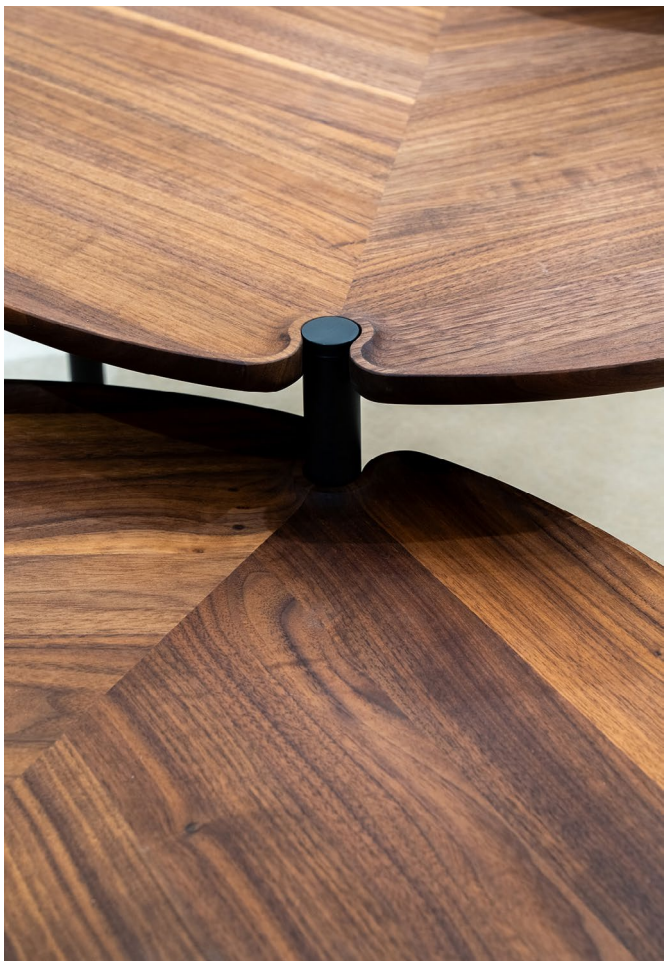

Discover the essence of refined craftsmanship and thoughtful design. Welcome to PER/USE.

GUILLOTINE

mirror | rectangular

GUILLOTINE

mirror | round

LEAF

coffee table

LEAF

side table | leaf-3

LEAF

side table | leaf-1

PIANO

coatrack | large

PIANO

coatrack | small

PRELUDE