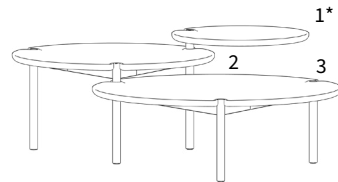

SPECIFICATIONS

dimensions, wood and colors

GUILLOTINE by Jeffrey Huyghe

Rectangular

width x height x depth

80 x 156,5 x 30 cm

31.50" x 61.61" x 11.81"

Round

dia x depth

149,5 x 30 cm

58.86" x 11.81"

drawer

oak natural

walnut

black

leather - inside drawer

LEAF COFFEE TABLE by Mathias De Ferm

1

dia x height

44 x 38,5 cm

17.32" x 15.16"

2

dia x height

65 x 32,5 cm

25.59" x 12.80"

3

dia x height

80 x 26,5 cm

31.50" x 10.43"

also available without 1*

top

oak natural

walnut

base

brass bronze

brass gun black

LEAF SIDE TABLES by Mathias De Ferm

Leaf-3

length x width x height

60 x 40 x 72 cm

23.62" x 15.75" x 28.35"

Leaf-1 round

length x width x height

42,5 x 44 x 55,5 cm

16.73" x 17.32" x 21.85"

Leaf-1 oval

length x width x height

42 x 40 x 55,5 cm

16.54" x 15.75" x 21.85"

top

oak natural

walnut

base

brass bronze

brass gun black

PIANO by Patrick Séha

Large

height x width x depth

147 x 81 x 10 cm

57.87" x 31.89" x 3.94"

Small

height x width x depth

147 x 39 x 10 cm

57.87" x 15.35" x 3.94"

wood

oak black

walnut

teak

oak natural
oiled

ash

beech white

PRELUDE by Caroline Voet

Large

length x width x height

190 x 50 x 43 cm

74.80" x 19.69" x 16.93"

Medium

length x width x height

150 x 50 x 43 cm

59.06" x 19.69" x 16.93"

Small

length x width x height

120 x 50 x 43 cm

47.24" x 19.69" x 16.93"

wood

oak black

walnut

teak

oak natural
oiled

base

bronze

black

XYLO by Patrick Séha

height x width x depth

18 x 81 x 10 cm

7.09" x 31.89" x 3.94"

wood

oak black

walnut

teak

oak natural
oiled

beech white